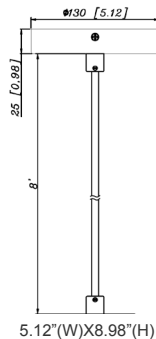

CMC-SRK-218-5C-WH = Universal Swivel W/ Rod Kit, 18 Or 36 Inches, 5-Wire, White

CMC-SRK-218-5C-BK = Universal Swivel W/ Rod Kit, 18 Or 36 Inches, 5-Wire, Black

CMC-SRK-224-5C-WH = Universal Swivel W/ Rod Kit, 24 Or 48 Inches, 5-Wire, White

CMC-SRK-224-5C-BK = Universal Swivel W/ Rod Kit, 24 Or 48 Inches, 5-Wire, Black

ACCESSORIES:

CMC-CS-8FT-BK
Suspension Cable &
Canopy Set For CMC
Series, 8Ft, 5-Wire, Black

CMC-CS-8FT-WH
Suspension Cable &
Canopy Set For CMC
Series, 8Ft, 5-Wire, White

ACCESSORIES:

5.12"(W)X8.98"(H)

CMCS1XL-MCT-BK+CMC-CS-8FT-BK
CMCS1XL-MCT-WH+CMC-CS-8FT-WH

5.12"(W)X36.98"(H)

CMCS1XL-MCT-BK+CMC-SRK-218-5C-BK
CMCS1XL-MCT-WH+CMC-SRK-218-5C-WH