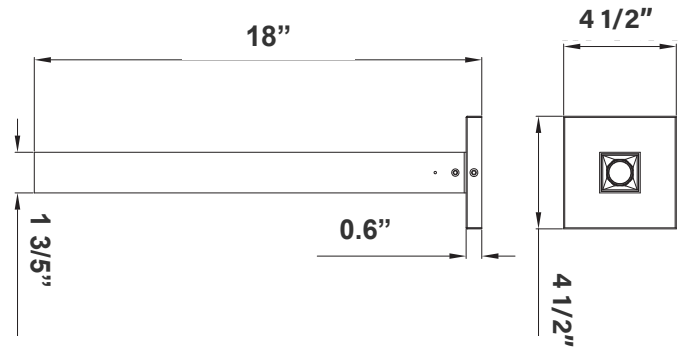

Project Name: _____

Note: _____ Type: _____

18"(H) X 4 1/2"(W) X 1 3/5"(D)

1" Cylinder, Pendant & Ceiling Cylinder Light, Aluminum Cylinder, White Aluminum Housing, Clear Glass Lens

Features

- Multi CCT: Selectable Multi-CCT Switches On The Back Of The Fixture(Dual Function)
- Triac Dimmable at 120V & 0-10V Dimming at 120-277V
- 5-Year Warranty
- Aluminum Base and Polycarbonate (PC) Lens

Technical Specifications

Electrical:

- Wattage: 9W
- Voltage: 120-277V
- Power Factor: >0.90
- THD: <20%
- Efficacy: 70 LPW

Mechanical:

- Aluminum Housing & Glass Lens
- Suspension Cable & Canopy Set Accessories Avail.
- Universal Swivel W/ Rod Kit Accessories Avail. Ambient Operating Temperature: -13°F to 113°F
- IP Rating: IP40 Suitable For Damp Locations
- 5-Year Warranty

CMC-SRK-218-5C-WH = Universal Swivel W/ Rod Kit, 18 Or 36 Inches, 5-Wire, White

CMC-SRK-218-5C-BK = Universal Swivel W/ Rod Kit, 18 Or 36 Inches, 5-Wire, Black

CMC-SRK-224-5C-WH = Universal Swivel W/ Rod Kit, 24 Or 48 Inches, 5-Wire, White