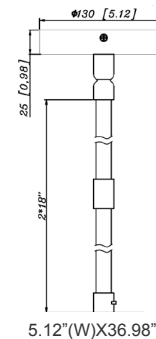

CMC-SRK-218-5C-WH = Universal Swivel W/ Rod Kit, 18 Or 36 Inches, 5-Wire, White

CMC-SRK-218-5C-BK = Universal Swivel W/ Rod Kit, 18 Or 36 Inches, 5-Wire, Black

CMC-SRK-224-5C-WH = Universal Swivel W/ Rod Kit, 24 Or 48 Inches, 5-Wire, White

CMC-SRK-224-5C-BK = Universal Swivel W/ Rod Kit, 24 Or 48 Inches, 5-Wire, Black

ACCESSORIES:

CMC-CS-8FT-BK
Suspension Cable &
Canopy Set For CMC
Series, 8Ft, 5-Wire, Black

CMC-CS-8FT-WH
Suspension Cable &
Canopy Set For CMC
Series, 8Ft, 5-Wire, White

ACCESSORIES:

5.12"(W)X8.98"(H)

CMCS1XL-MCT-BK+CMC-CS-8FT-BK
CMCS1XL-MCT-WH+CMC-CS-8FT-WH

5.12"(W)X36.98"(H)

CMCS1XL-MCT-BK+CMC-SRK-218-5C-BK
CMCS1XL-MCT-WH+CMC-SRK-218-5C-WH